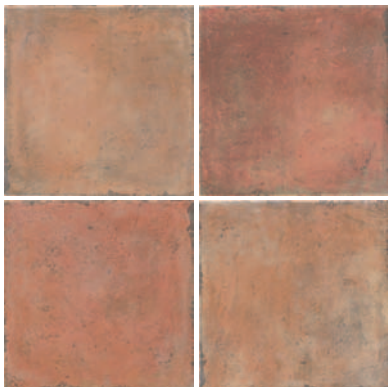

COTTO

BY FLORIDA TILE

Porcelain

Shown Front: 12x12/WS1330 Rubino with L2x12/RO130C Tresoro Listello

12x12/WS1333 Alabastro

12x12/WS1336 Ambra

12x12/WS1330 Rubino

12x12/WS1348 Rosso

FLOOR AND WALL DECORATIVES

L3x12/RO130A Palma Listello

C3x3/RO130A Palma Corner

L3x12/RO130B Rosa Listello

C3x3/RO130B Rosa Corner

L2x13/RO130C Tresoro Listello

**C O T T O
P O R C E L A I N**

Florida Tile introduces COTTO. All the ambience and charm of hand made mexican terra-cotta tile with the durability and ease of maintenance of porcelain. Three matching floor listellos and two corners that offer the traditional coloring and design of the genuine article.

Bask in the radiant glow of Cotto today. See this and many other fine products at www.floridatile.com or at your nearest Florida Tile distributor or dealer.

SIZE AND TRIM INFORMATION¹

Nominal Size	Pcs./Sq.Ft. ²	Metric (cm)
12" x 12"	1	30 x 30

***SHADE VARIATION:** The tile shown are grouped to illustrate the shade variation found within each carton. This shade range occurs within each carton and from carton to carton. Shades vary from piece to piece. Tiles must be removed from cartons and first blended then randomly turned while installing to ensure an overall pleasing effect.