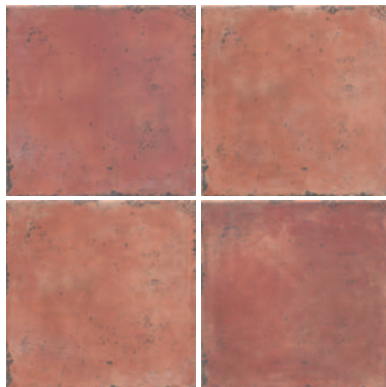

COTTO

BY FLORIDA TILE

Porcelain

Shown Front: 12x12/WS1330 Rubino with L2x12/RO130C Tresoro Listello

12x12/WS1333 Alabastro

12x12/WS1336 Ambra

12x12/WS1330 Rubino

12x12/WS1348 Rosso

FLOOR AND WALL DECORATIVES

L3x12/RO130A Palma Listello

C3x3/RO130A Palma Corner

L3x12/RO130B Rosa Listello

C3x3/RO130B Rosa Corner

L2x13/RO130C Tresoro Listello

**C O T T O
P O R C E L A I N**

Florida Tile introduces COTTO. All the ambience and charm of hand made mexican terra-cotta tile with the durability and ease of maintenance of porcelain. Three matching floor listellos and two corners that offer the traditional coloring and design of the genuine article.

Bask in the radiant glow of Cotto today. See this and many other fine products at www.floridatile.com or at your nearest Florida Tile distributor or dealer.

SIZE AND TRIM INFORMATION¹

Nominal Size	Pcs./Sq.Ft. ²	Metric (cm)
12" x 12"	1	30 x 30

***SHADE VARIATION:** The tile shown are grouped to illustrate the shade variation found within each carton. This shade range occurs within each carton and from carton to carton. Shades vary from piece to piece. Tiles must be removed from cartons and first blended then randomly turned while installing to ensure an overall pleasing effect.